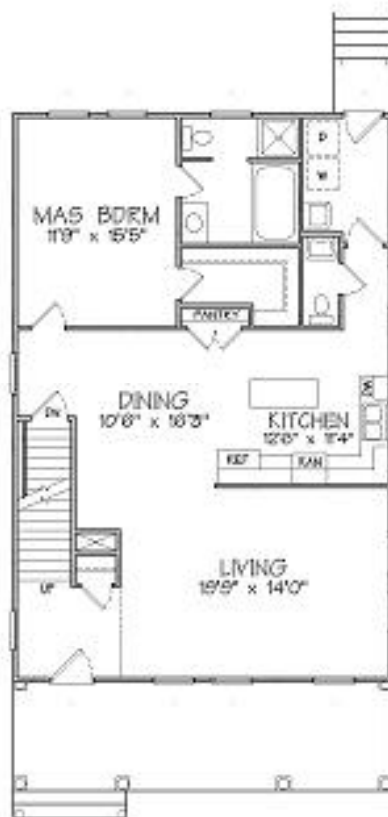

*The Belvidere  
Plantation  
Elevation "A"*

[www.MainStreetHomesVA.com](http://www.MainStreetHomesVA.com)

LOWER LEVEL 1176 SQ FT

UPPER LEVEL 1176 SQ FT

The illustrations shown are artist's conceptions and may vary in detail from plans, specifications and as-built conditions. See our sales manager for details.