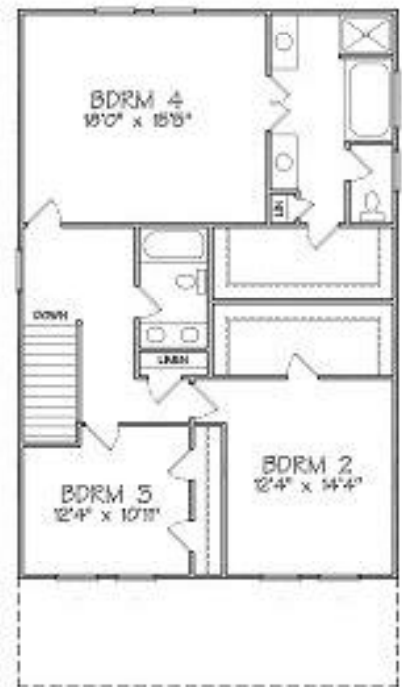

The Belvidere
Elevation "A"

www.MainStreetHomesVA.com

LOWER LEVEL 1176 SQ FT

UPPER LEVEL 1176 SQ FT

The illustrations shown are artist's conceptions and may vary in detail from plans, specifications and as-built conditions. See our sales manager for details.