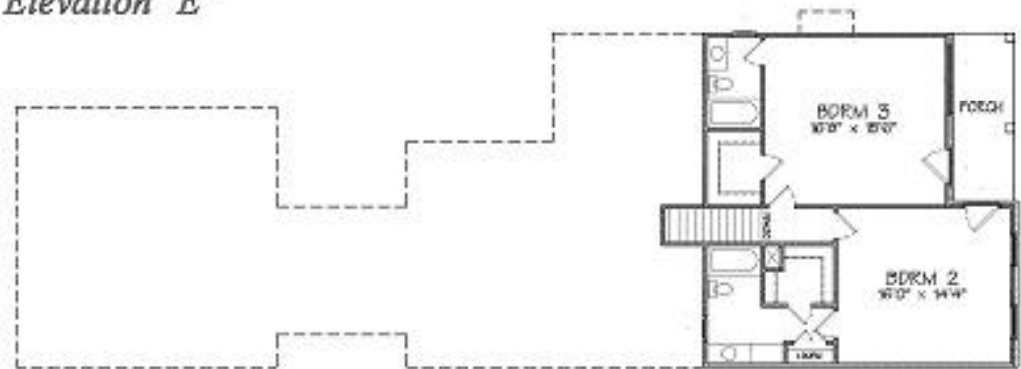

Truman Capote
Elevation "E"

UPPER LEVEL 803 SQ FT

LOWER LEVEL 1642 SQ FT

Spear
BUILDERS