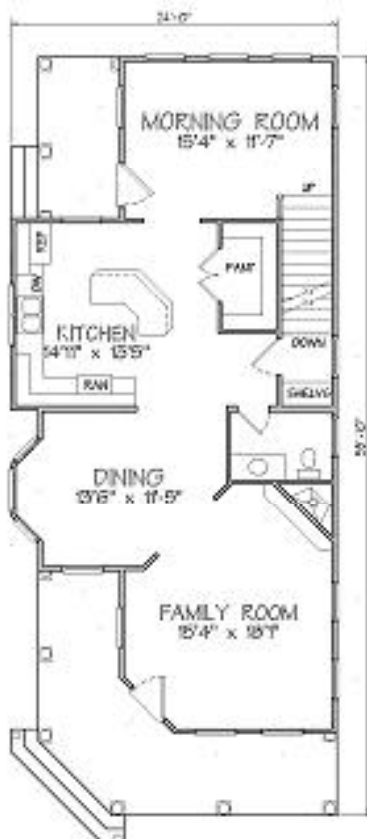

The Chadwick 'A'

The Chadwick

LOWER LEVEL 985 SQ FT

UPPER LEVEL 1053 SQ FT

OPT 3RD LEVEL 218 SQ FT