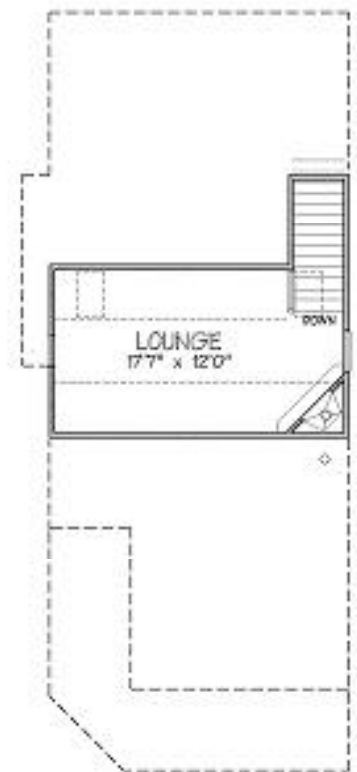

The Chadwick 'A'

The Chadwick

LOWER LEVEL 985 SQ FT

UPPER LEVEL 1053 SQ FT

OPT 3RD LEVEL 218 SQ FT