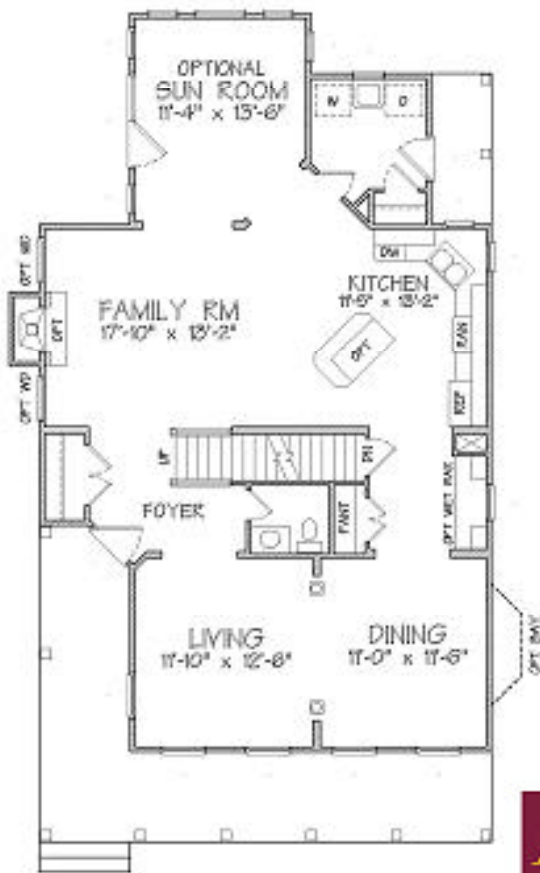

The Essex
Elevation "3"

LOWER LEVEL 1208 SQ FT

UPPER LEVEL 1200 SQ FT