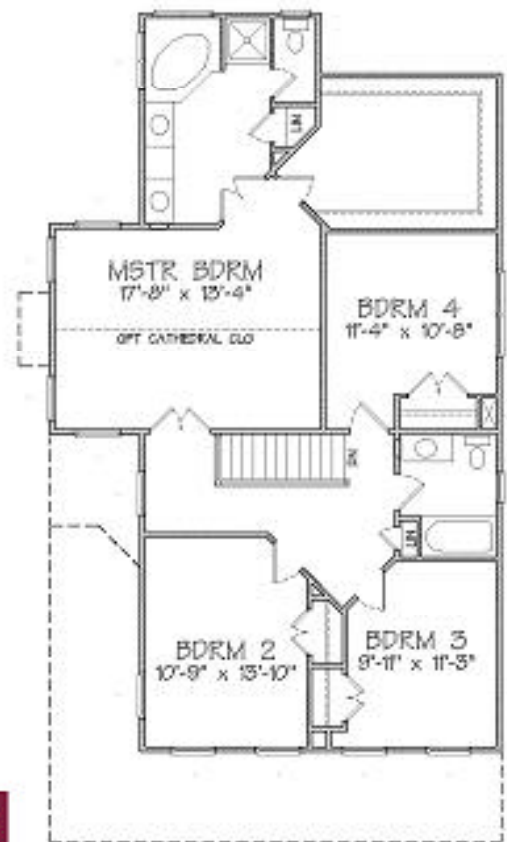

The Essex
Elevation "3"

LOWER LEVEL 1208 SQ FT

UPPER LEVEL 1200 SQ FT