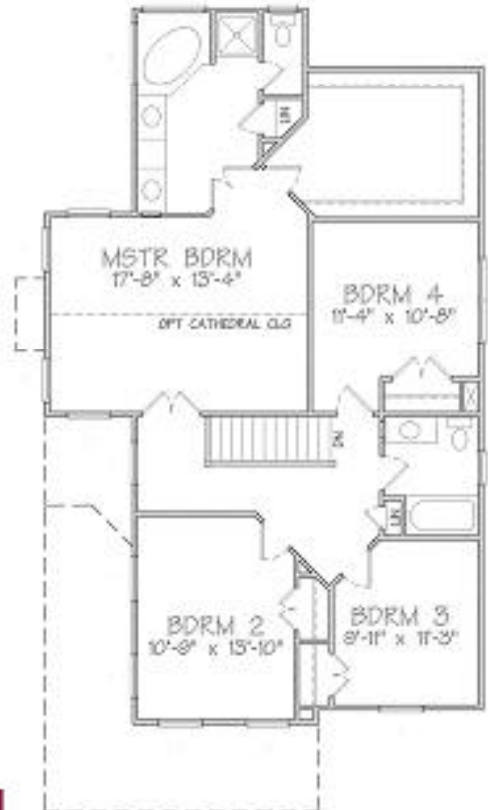

The Essex
Elevation "4"

Lower Level - 1208 sq ft

Upper Level - 1200 sq ft