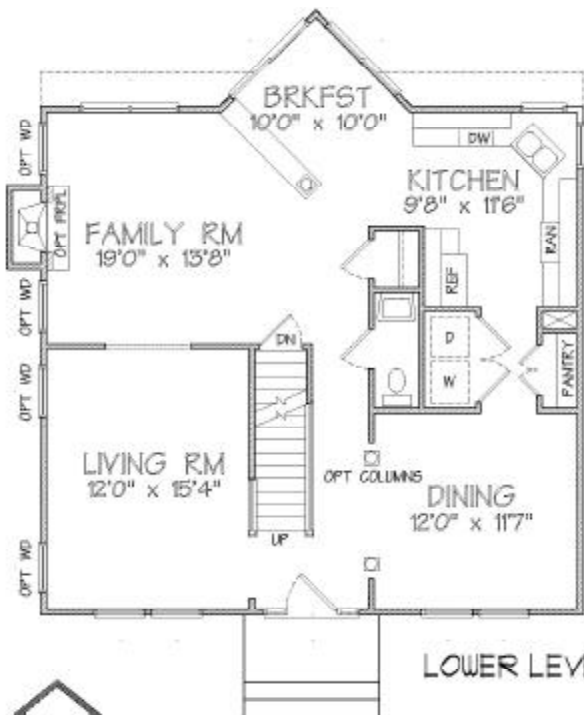

# The Grayhaven

Elevation "A"

LOWER LEVEL 992 SQ FT

UPPER LEVEL 1004 SQ FT

Illustrations represent an artist's interpretation of the builder's intentions. Please ask your sales representative for specific details.