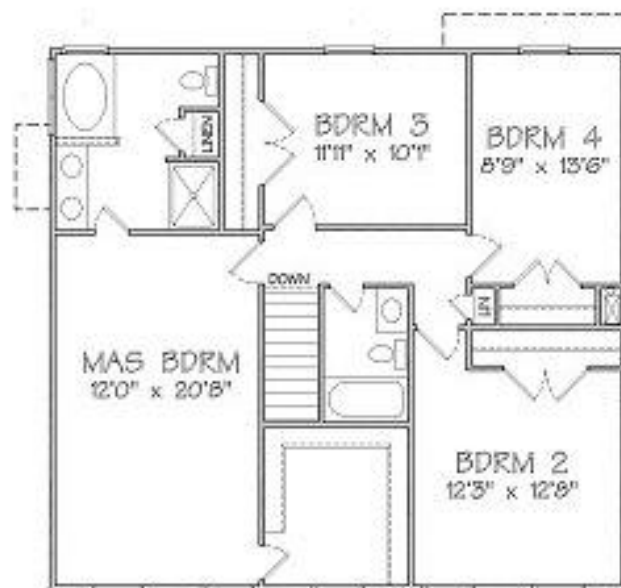

Harper Lee
Elevation "A"

LOWER LEVEL 1098 SQ FT

UPPER LEVEL 1088 SQ FT