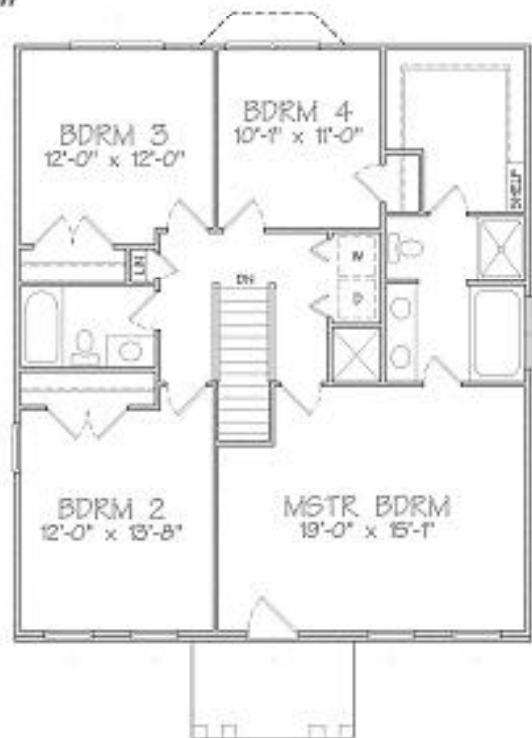

The Savannah
Elevation "A"

Lower Level - 1187 sq ft

Upper Level - 1173 sq ft

SNEAD
CUSTOM HOMES