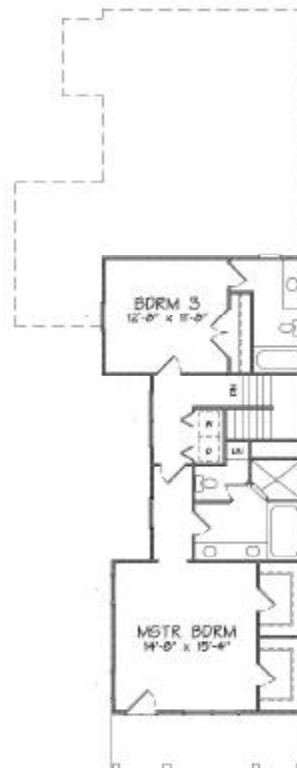

# Castle Builders

*The Sherwood*

Lower Level 1129 SQ ft

Upper Level 883 SQ FT