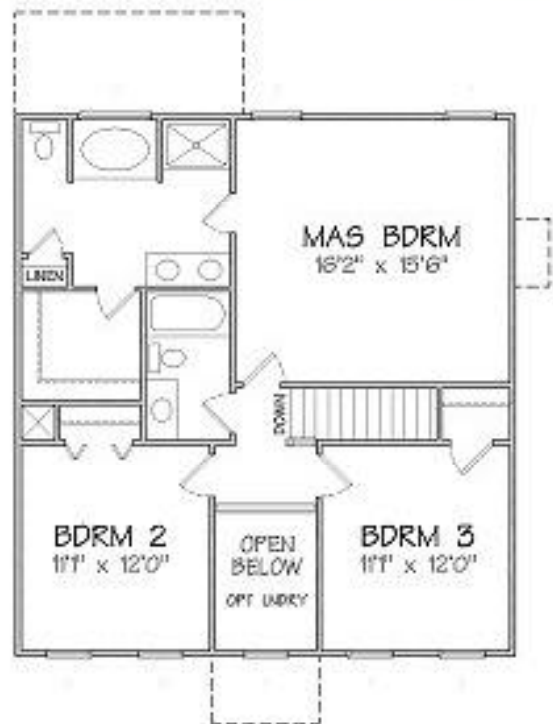

Alice Walker
Elevation "B"

LOWER LEVEL 1024 SQ FT

UPPER LEVEL 892 SQ FT

Spear
BUILDERS