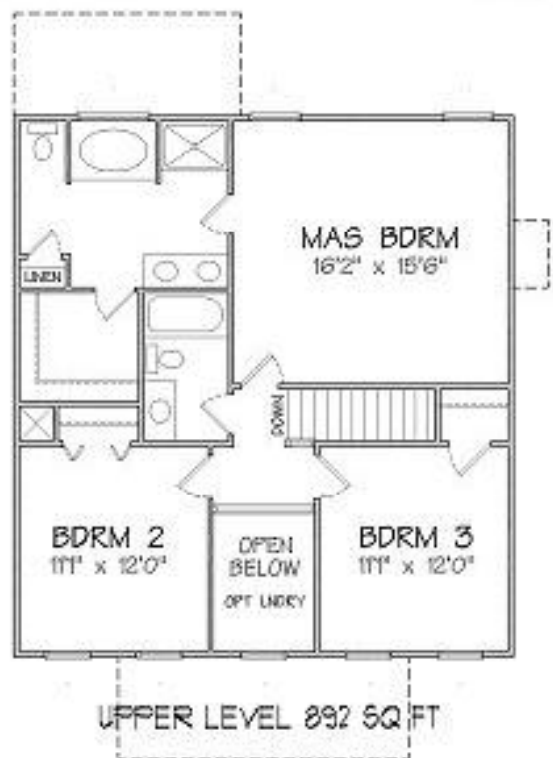

*Alice Walker*  
Elevation "H"

LOWER LEVEL 1024 SQ FT

UPPER LEVEL 892 SQ FT

*Spear*  
BUILDERS