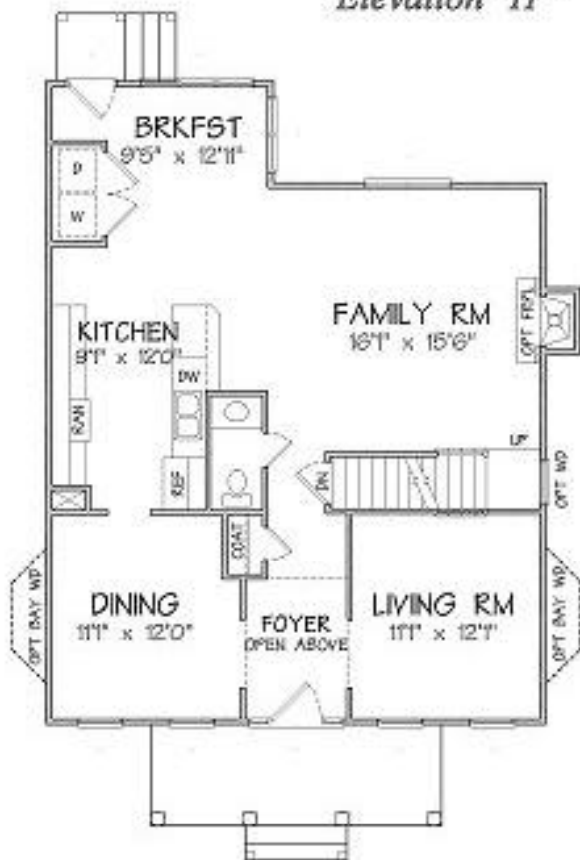

*Alice Walker*  
Elevation "H"

LOWER LEVEL 1024 SQ FT

UPPER LEVEL 892 SQ FT

*Spear*  
BUILDERS