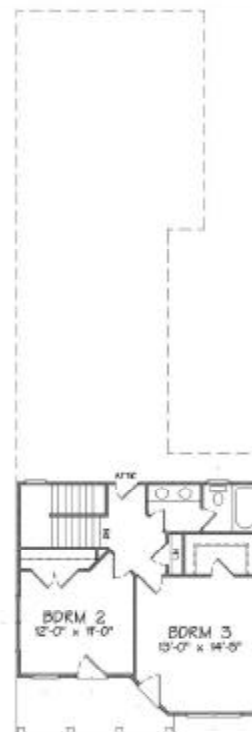

Castle Builders

The Wilshire

Lower Level 1032 SQ FT

Upper Level 594 SQ FT