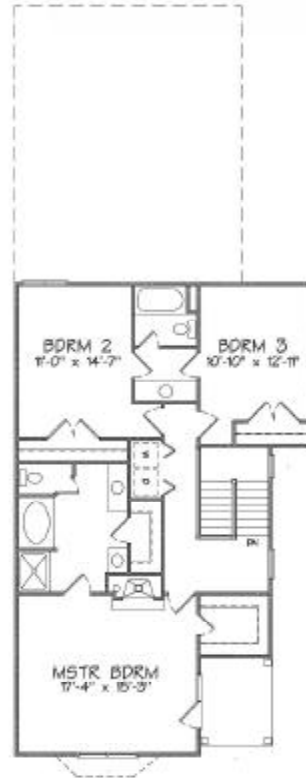

Castle Builders

The Windsor Gate
Shown With Optional Stone Front

Lower Level 1215 SQ FT

Upper Level 1150 SQ FT